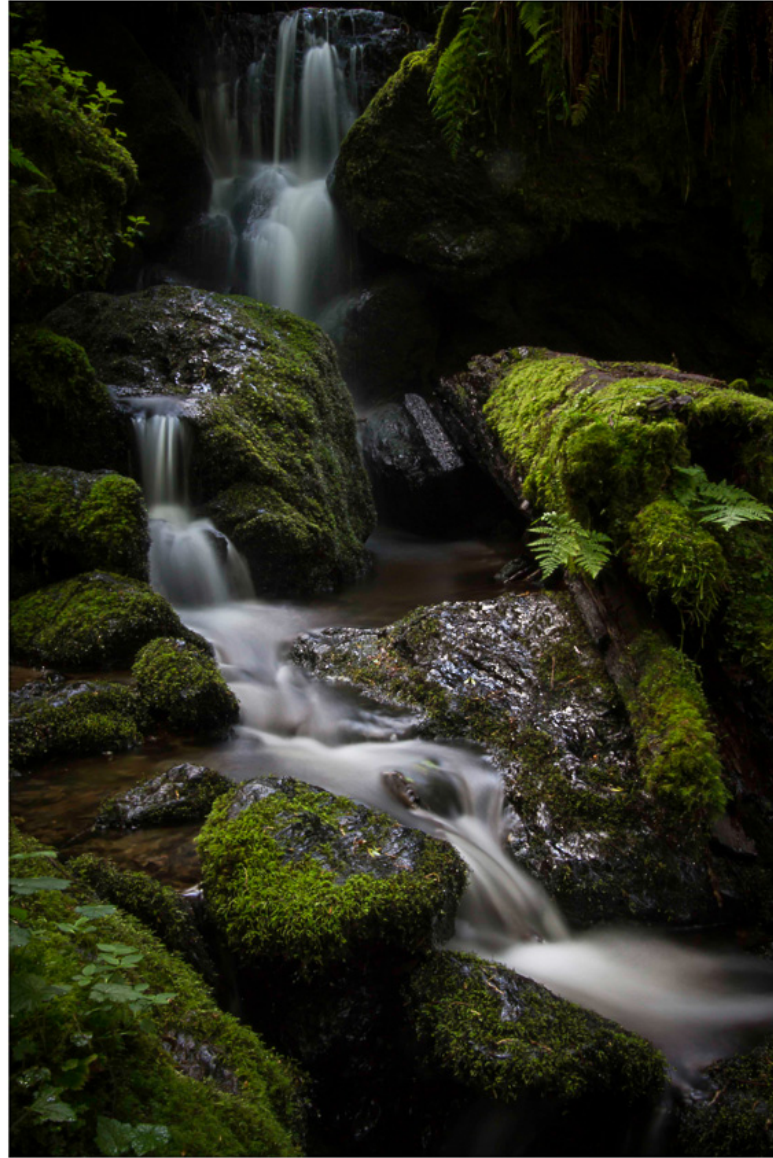

Redwood National Park
Trillium Falls

Boyd & Kathy Turner Photography