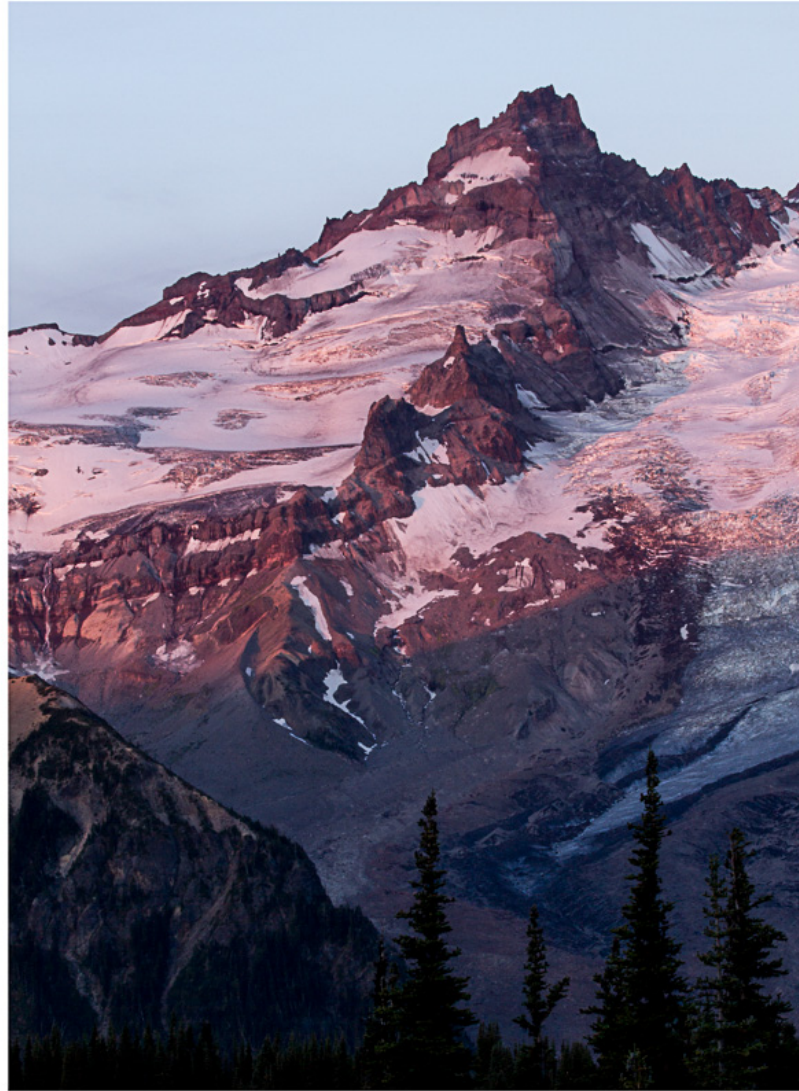

Mount Rainier National Park

Little Tahoma Peak

Boyd & Kathy Turner Photography